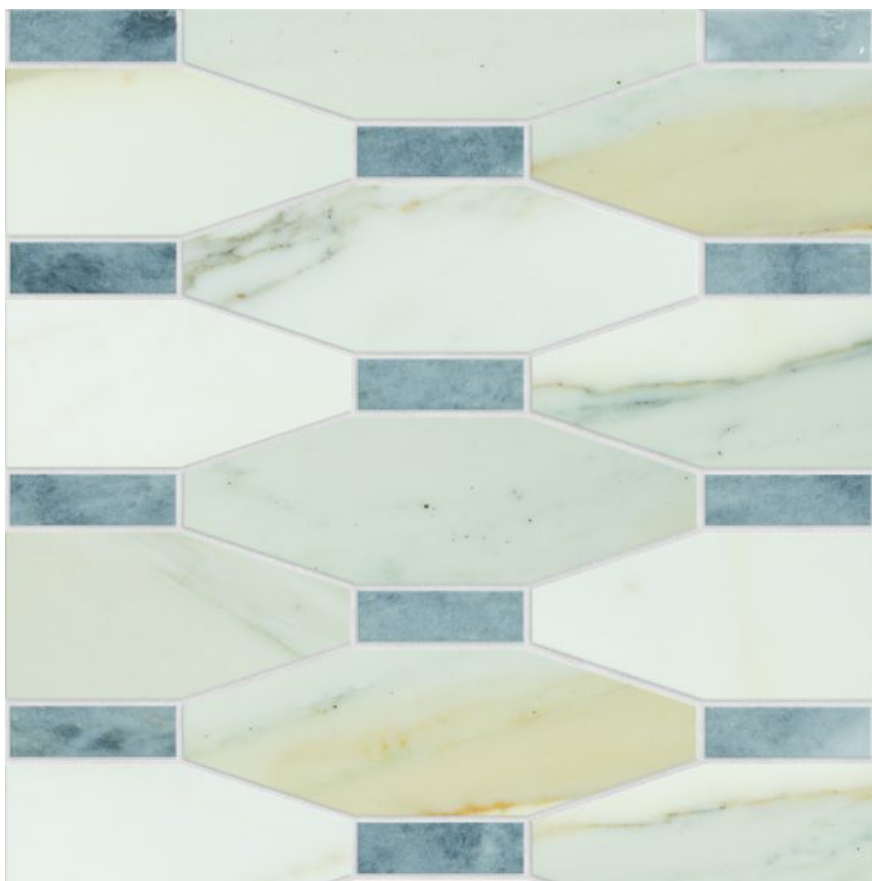

Ninepins

Product Categories: [Marble Mosaic](#)

Product Attributes

- Material: Marble
- Origin: USA
- Color: White, Creme, Grey
- Finish: Polished or Honed
- Size: 12x12