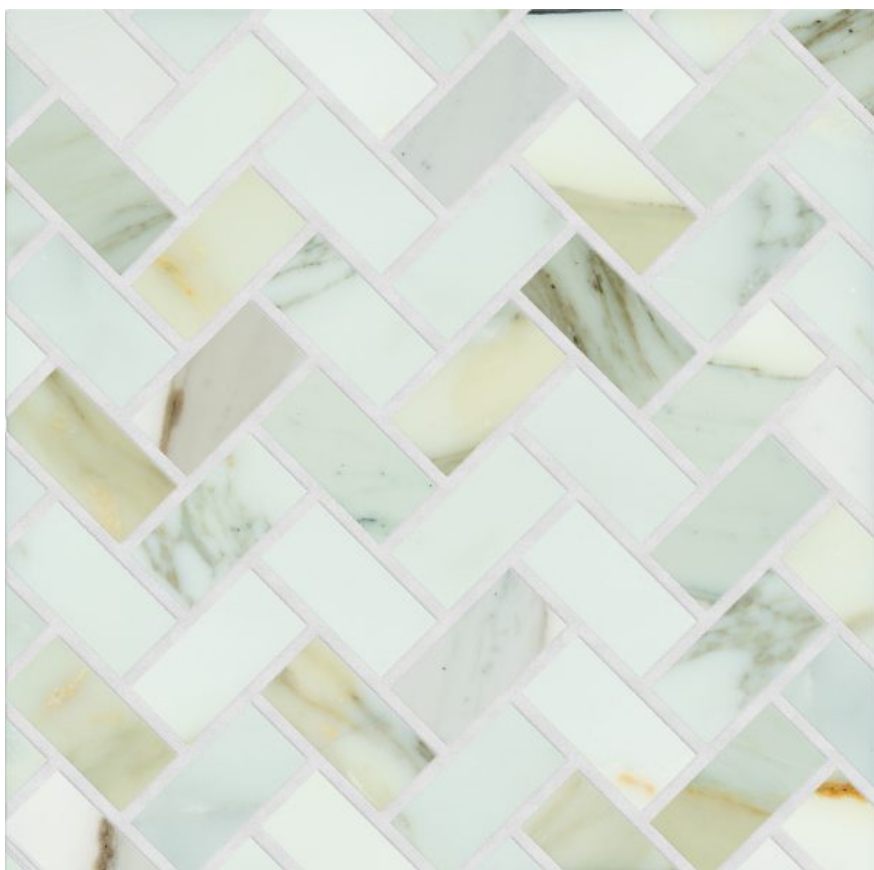

## Herringbone

**Product Categories:** [Marble Mosaic](#)

## Product Attributes

- Material: Marble
- Origin: USA
- Color: White, Grey, Gold
- Finish: Polished or Honed
- Size: 12x12