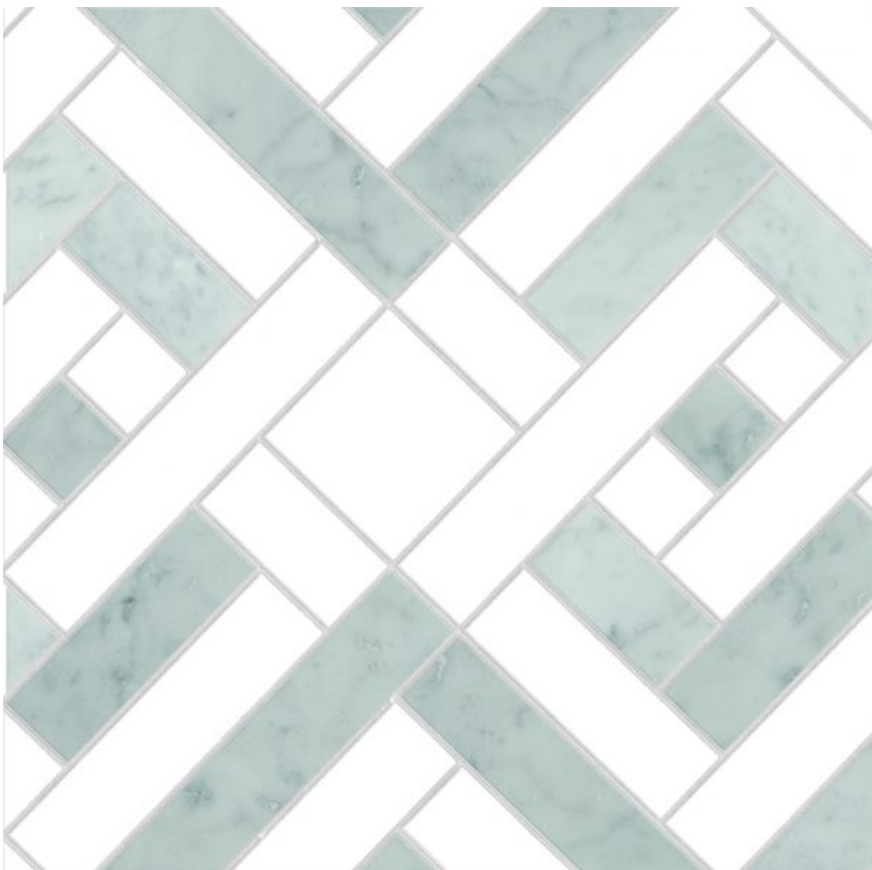

Diamonds

Product Categories: [Marble Mosaic](#)

Product Attributes

- Material: Marble
- Origin: USA
- Color: White, Grey
- Finish: Polished or Honed
- Size: 12x12