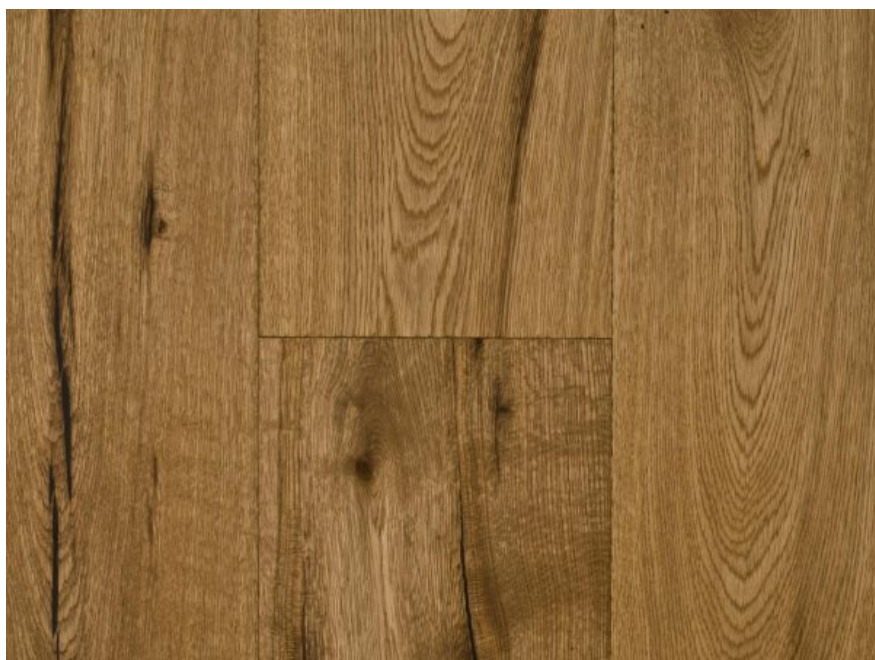

201 Lageschulte St.
Barrington, IL 60010
T: 847-713-2373
F: 847-713-2370
www.surfacegroup.com

Chateau-Natural

Product Categories: [Hardwood](#), [Engineered](#)

Product Attributes

- Material: Engineered European Oak
- Origin: Europe
- Color: Natural
- Finish: All Natural Hard-Wax Oil