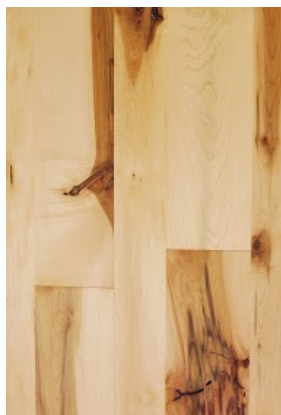

201 Lageschulte St.
Barrington, IL 60010
T: 847-713-2373
F: 847-713-2370
www.surfacegroup.com

Character Maple

Product Categories: [Hardwood](#), [Plank & Strip](#)

Product Attributes

- Material: Hardwood
- Origin: USA
- Color: Beige, Brown
- Finish: Osmo Hardwax Oil
- Size: Various